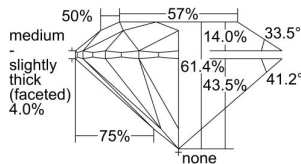

GIA®

FACSIMILE

GIA REPORT 2498081204

Verify this report at GIA.edu

GIA NATURAL DIAMOND DOSSIER®

April 15, 2024
GIA Report Number 2498081204
Shape and Cutting Style ..... Round Brilliant
Measurements ..... 4.36 - 4.39 x 2.69 mm

GRADING RESULTS

Carat Weight ..... 0.31 carat
Color Grade I
Clarity Grade VS1
Cut Grade ..... Excellent

ADDITIONAL GRADING INFORMATION

Polish ..... Excellent
Symmetry ..... Excellent
Fluorescence ..... None
Clarity Characteristics..... Crystal, Cloud, Pinpoint
Inscription(s): GIA 2498081204

PROPORTIONS

Profile to actual proportions

GRADING SCALES

GIA COLOR SCALE	GIA CLARITY SCALE	GIA CUT SCALE	
D	FLAWLESS	EXCELLENT	
E	INTERNALLY FLAWLESS		
F		VVS₁	VERY GOOD
G	VVS₂		
H	VS₁	GOOD	
I	VS₂		
J	SI₁	FAIR	
K	SI₂		
L	I₁	POOR	
M	I₂		
N	I₃		
O			
P			
Q			
R			
S			
T			
U			
V			
W			
X			
Y			
Z