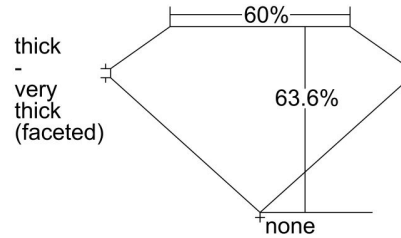

GIA NATURAL DIAMOND GRADING REPORT

May 22, 2024  
 GIA Report Number ..... 2498101376  
 Shape and Cutting Style ..... Oval Brilliant  
 Measurements ..... 11.47 x 8.00 x 5.09 mm

GRADING RESULTS

Carat Weight ..... 3.00 carat  
 Color Grade ..... D  
 Clarity Grade ..... SI1

ADDITIONAL GRADING INFORMATION

Polish ..... Excellent  
 Symmetry ..... Very Good  
 Fluorescence ..... None  
 Inscription(s): GIA 2498101376  
 Comments: Pinpoints are not shown.

PROPORTIONS

Profile not to actual proportions

CLARITY CHARACTERISTICS

KEY TO SYMBOLS\*

-  Feather
-  Crystal
-  Needle
-  Natural

\* Red symbols denote internal characteristics (inclusions). Green or black symbols denote external characteristics (blemishes). Diagram is an approximate representation of the diamond, and symbols shown indicate type, position, and approximate size of clarity characteristics. All clarity characteristics may not be shown. Details of finish are not shown.