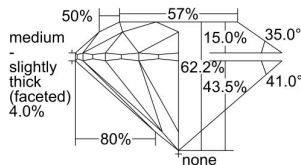

GIA®

FACSIMILE

GIA REPORT 2498122816

Verify this report at GIA.edu

GIA NATURAL DIAMOND DOSSIER®

April 24, 2024
GIA Report Number 2498122816
Shape and Cutting Style ..... Round Brilliant
Measurements ..... 5.19 - 5.26 x 3.25 mm

GRADING RESULTS

Carat Weight ..... 0.54 carat
Color Grade L
Clarity Grade S11
Cut Grade ..... Excellent

ADDITIONAL GRADING INFORMATION

Polish ..... Excellent
Symmetry ..... Very Good
Fluorescence ..... None
Clarity Characteristics ..... Crystal
Inscription(s): GIA 2498122816

PROPORTIONS

Profile to actual proportions