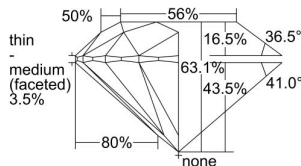

GIA®

FACSIMILE

GIA REPORT 2498127576

Verify this report at GIA.edu

GIA NATURAL DIAMOND DOSSIER®

April 19, 2024
GIA Report Number 2498127576
Shape and Cutting Style ..... Round Brilliant
Measurements ..... 4.48 - 4.51 x 2.84 mm

GRADING RESULTS

Carat Weight ..... 0.35 carat
Color Grade ..... G
Clarity Grade S11
Cut Grade ..... Excellent

ADDITIONAL GRADING INFORMATION

Polish ..... Excellent
Symmetry ..... Excellent
Fluorescence ..... None
Clarity Characteristics ..... Cloud, Feather
Inscription(s): GIA 2498127576

PROPORTIONS

Profile to actual proportions

GRADING SCALES

GIA COLOR SCALE	GIA CLARITY SCALE	GIA CUT SCALE	
COLOREDNESS D	FLAWLESS	EXCELLENT	
E	INTERNALLY FLAWLESS		
F		VVS₁	VERY GOOD
G	VVS₂		
H	VS₁	GOOD	
I	VS₂		
J	S1₁	FAIR	
K	S1₂		
L	I₁	POOR	
M	I₂		
N	I₃		
O			
P			
Q			
R			
S			
T			
U			
V			
W			
X			
Y			
Z