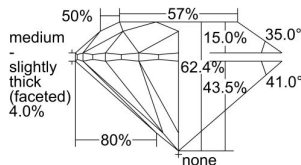

GIA®

FACSIMILE

GIA REPORT 2498129461

Verify this report at GIA.edu

GIA NATURAL DIAMOND DOSSIER®

April 18, 2024
GIA Report Number 2498129461
Shape and Cutting Style ..... Round Brilliant
Measurements ..... 4.27 - 4.31 x 2.67 mm

GRADING RESULTS

Carat Weight ..... 0.30 carat
Color Grade ..... G
Clarity Grade VS1
Cut Grade ..... Excellent

ADDITIONAL GRADING INFORMATION

Polish ..... Excellent
Symmetry ..... Excellent
Fluorescence ..... Faint
Clarity Characteristics ..... Crystal, Pinpoint
Inscription(s): GIA 2498129461

PROPORTIONS

Profile to actual proportions

GRADING SCALES

GIA COLOR SCALE	GIA CLARITY SCALE	GIA CUT SCALE	
D	FLAWLESS	EXCELLENT	
E	INTERNALLY FLAWLESS		
F		VVS₁	VERY GOOD
G	VVS₂		
H	VS₁	GOOD	
I	VS₂		
J	SI₁	FAIR	
K	SI₂		
L	I₁	POOR	
M	I₂		
N	I₃		
O			
P			
Q			
R			
S			
T			
U			
V			
W			
X			
Y			
Z