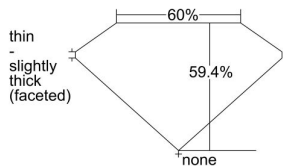

GIA®

FACSIMILE

GIA REPORT 2498130678

Verify this report at GIA.edu

GIA NATURAL DIAMOND DOSSIER®

April 19, 2024
GIA Report Number 2498130678
Shape and Cutting Style ..... Oval Brilliant
Measurements ..... 5.70 x 3.87 x 2.30 mm

GRADING RESULTS

Carat Weight ..... 0.31 carat
Color Grade ..... F
Clarity Grade VS1

ADDITIONAL GRADING INFORMATION

Polish ..... Excellent
Symmetry ..... Very Good
Fluorescence ..... None
Clarity Characteristics..... Cloud, Crystal, Pinpoint, Needle
Inscription(s): GIA 2498130678

PROPORTIONS

Profile not to actual proportions

GRADING SCALES

GIA COLOR SCALE		GIA CLARITY SCALE			
COLORLESS	D	VERY VERY SLIGHTLY INCLUDED	FLAWLESS		
	E		INTERNALLY FLAWLESS		
	F	VERY SLIGHTLY INCLUDED	VVS₁		
	G		VVS₂		
	H		VS₁		
	NEAR COLORLESS	I	SLIGHTLY INCLUDED	VS₂	
		J		SI₁	
		FAINT	K	INCLUDED	SI₂
			L		I₁
			M		I₂
VERT LIGHT	N	LIGHT	I₃		
	O				
	P				
	Q				
	R