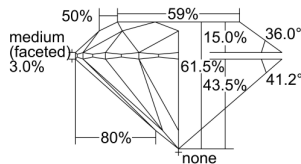

GIA®

FACSIMILE

GIA REPORT 2498180079

Verify this report at GIA.edu

GIA NATURAL DIAMOND DOSSIER®

May 02, 2024
GIA Report Number 2498180079
Shape and Cutting Style ..... Round Brilliant
Measurements ..... 4.36 - 4.39 x 2.69 mm

GRADING RESULTS

Carat Weight ..... 0.31 carat
Color Grade ..... G
Clarity Grade VS1
Cut Grade ..... Excellent

ADDITIONAL GRADING INFORMATION

Polish ..... Excellent
Symmetry ..... Excellent
Fluorescence ..... Faint
Clarity Characteristics ..... Crystal
Inscription(s): GIA 2498180079

PROPORTIONS

Profile to actual proportions

GRADING SCALES

GIA COLOR SCALE	GIA CLARITY SCALE	GIA CUT SCALE	
D	FLAWLESS	EXCELLENT	
E	INTERNALLY FLAWLESS		
F		VVS₁	VERY GOOD
G	VVS₂		
H	VS₁	GOOD	
I	VS₂		
J	SI₁	FAIR	
K	SI₂		
L	I₁	POOR	
M			
N			
O	I₂		
P			
Q			
R	I₃		
S			
T			
U			
V			
W			
X			
Y			
Z