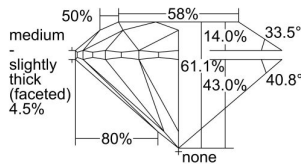

GIA®

FACSIMILE

GIA REPORT 2498184975

Verify this report at GIA.edu

GIA NATURAL DIAMOND DOSSIER®

April 25, 2024
GIA Report Number 2498184975
Shape and Cutting Style ..... Round Brilliant
Measurements ..... 4.30 - 4.34 x 2.64 mm

GRADING RESULTS

Carat Weight ..... 0.30 carat
Color Grade ..... E
Clarity Grade S11
Cut Grade ..... Excellent

ADDITIONAL GRADING INFORMATION

Polish ..... Excellent
Symmetry ..... Excellent
Fluorescence ..... None
Clarity Characteristics ..... Cloud
Inscription(s): GIA 2498184975

PROPORTIONS

Profile to actual proportions

GRADING SCALES

GIA COLOR SCALE	GIA CLARITY SCALE	GIA CUT SCALE	
D	FLAWLESS	EXCELLENT	
E	INTERNALLY FLAWLESS		
F		VVS₁	VERY GOOD
G	VVS₂		
H	VS₁	GOOD	
I	VS₂		
J	S1₁	FAIR	
K	S1₂		
L	I₁	POOR	
M	I₂		
N	I₃		
O			
P			
Q			
R			
S			
T			
U			
V			
W			
X			
Y			
Z