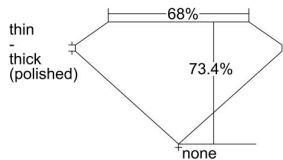

GIA®

FACSIMILE

GIA REPORT 2498217873

Verify this report at GIA.edu

GIA NATURAL DIAMOND DOSSIER®

April 30, 2024
GIA Report Number 2498217873
Shape and Cutting Style ..... Square Modified Brilliant
Measurements ..... 4.60 x 4.58 x 3.36 mm

GRADING RESULTS

Carat Weight ..... 0.60 carat
Color Grade ..... K
Clarity Grade VVS1

ADDITIONAL GRADING INFORMATION

Polish ..... Excellent
Symmetry ..... Excellent
Fluorescence ..... None
Clarity Characteristics..... Pinpoint, Internal Graining, Surface Graining

Inscription(s): GIA 2498217873

PROPORTIONS

Profile not to actual proportions

GRADING SCALES

GIA COLOR SCALE		GIA CLARITY SCALE				
COLORLESS	D	VERY VERY SLIGHTLY INCLUDED	FLAWLESS			
	E		INTERNALLY FLAWLESS			
	F		VVS₁			
	NEAR COLORLESS	G	VERY SLIGHTLY INCLUDED	VVS₂		
		H		VS₁		
		FANT	I	SLIGHTLY INCLUDED	VS₂	
			J		SI₁	
			LIGHT	K	INCLUDED	SI₂
	L	I₁				
	M	I₂				
N	I₃					
O						
P						
Q						
R						
S						
T						
U						
V						
W						
X						
Y						
Z