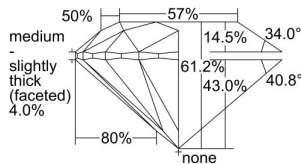

GIA®

FACSIMILE

GIA REPORT 2498234164

Verify this report at GIA.edu

GIA NATURAL DIAMOND DOSSIER®

May 01, 2024
GIA Report Number 2498234164
Shape and Cutting Style ..... Round Brilliant
Measurements ..... 4.30 - 4.31 x 2.63 mm

GRADING RESULTS

Carat Weight ..... 0.30 carat
Color Grade ..... D
Clarity Grade VVS1
Cut Grade ..... Excellent

ADDITIONAL GRADING INFORMATION

Polish ..... Excellent
Symmetry ..... Very Good
Fluorescence ..... None
Clarity Characteristics..... Pinpoint, Surface Graining
Inscription(s): GIA 2498234164

PROPORTIONS

Profile to actual proportions

GRADING SCALES

GIA COLOR SCALE	GIA CLARITY SCALE	GIA CUT SCALE	
D	FLAWLESS	EXCELLENT	
E	INTERNALLY FLAWLESS		
F		VVS₁	VERY GOOD
G	VVS₂		
H	VS₁	GOOD	
I	VS₂		
J	SI₁	FAIR	
K	SI₂		
L	I₁	POOR	
M			
N			
O	I₂		
P			
Q	I₃		
R			
S			
T			
U			
V			
W			
X			
Y			
Z