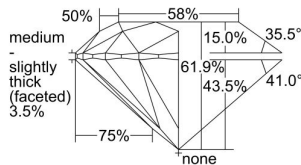

GIA®

FACSIMILE

GIA REPORT 2498247227

Verify this report at GIA.edu

GIA NATURAL DIAMOND DOSSIER®

May 06, 2024
GIA Report Number **2498247227**
Shape and Cutting Style ..... **Round Brilliant**
Measurements ..... **5.68 - 5.72 x 3.52 mm**

GRADING RESULTS

Carat Weight ..... **0.70 carat**
Color Grade ..... **F**
Clarity Grade **S11**
Cut Grade ..... **Excellent**

ADDITIONAL GRADING INFORMATION

Polish ..... **Excellent**
Symmetry ..... **Excellent**
Fluorescence ..... **None**
Clarity Characteristics ..... **Crystal, Cloud**
Inscription(s): **GIA 2498247227**

PROPORTIONS

Profile to actual proportions