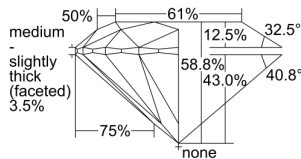

GIA®

FACSIMILE

GIA REPORT 2498274058

Verify this report at GIA.edu

GIA NATURAL DIAMOND DOSSIER®

May 07, 2024
GIA Report Number 2498274058
Shape and Cutting Style ..... Round Brilliant
Measurements ..... 6.02 - 6.07 x 3.56 mm

GRADING RESULTS

Carat Weight ..... 0.80 carat
Color Grade ..... G
Clarity Grade S11
Cut Grade ..... Excellent

ADDITIONAL GRADING INFORMATION

Polish ..... Excellent
Symmetry ..... Very Good
Fluorescence ..... None
Clarity Characteristics ..... Cloud
Inscription(s): GIA 2498274058

PROPORTIONS

Profile to actual proportions

GRADING SCALES

GIA COLOR SCALE	GIA CLARITY SCALE	GIA CUT SCALE	
D	FLAWLESS	EXCELLENT	
E	INTERNALLY FLAWLESS		
F		VVS₁	VERY GOOD
G	VVS₂		
H	VS₁	GOOD	
I	VS₂		
J	S1₁	FAIR	
K	S1₂		
L	I₁	POOR	
M	I₂		
N	I₃		
O			
P			
Q			
R			
S			
T			
U			
V			
W			
X			
Y			
Z