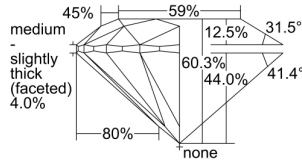

GIA®

FACSIMILE

GIA REPORT 2498289243

Verify this report at GIA.edu

GIA NATURAL DIAMOND DOSSIER®

May 08, 2024
GIA Report Number 2498289243
Shape and Cutting Style ..... Round Brilliant
Measurements ..... 4.74 - 4.76 x 2.86 mm

GRADING RESULTS

Carat Weight ..... 0.39 carat
Color Grade I
Clarity Grade VS1
Cut Grade ..... Excellent

ADDITIONAL GRADING INFORMATION

Polish ..... Excellent
Symmetry ..... Excellent
Fluorescence ..... Faint
Clarity Characteristics..... Crystal, Pinpoint, Needle
Inscription(s): GIA 2498289243

PROPORTIONS

Profile to actual proportions

GRADING SCALES

GIA COLOR SCALE	GIA CLARITY SCALE	GIA CUT SCALE	
D	FLAWLESS	EXCELLENT	
E	INTERNALLY FLAWLESS		
F		VVS₁	VERY GOOD
G	VVS₂		
H	VS₁	GOOD	
I	VS₂		
J	SI₁	FAIR	
K	SI₂		
L	I₁	POOR	
M	I₂		
N	I₃		
O			
P			
Q			
R			
S			
T			
U			
V			
W			
X			
Y			
Z