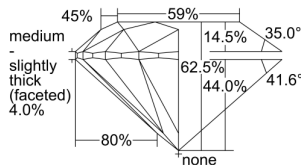

GIA®

FACSIMILE

GIA REPORT 2498289552

Verify this report at GIA.edu

GIA NATURAL DIAMOND DOSSIER®

May 08, 2024
GIA Report Number 2498289552
Shape and Cutting Style ..... Round Brilliant
Measurements ..... 5.66 - 5.69 x 3.55 mm

GRADING RESULTS

Carat Weight ..... 0.70 carat
Color Grade ..... D
Clarity Grade VS1
Cut Grade ..... Excellent

ADDITIONAL GRADING INFORMATION

Polish ..... Excellent
Symmetry ..... Excellent
Fluorescence ..... None
Clarity Characteristics ..... Cloud, Pinpoint
Inscription(s): GIA 2498289552

PROPORTIONS

Profile to actual proportions