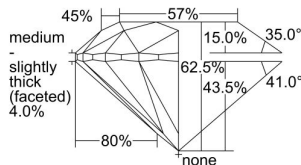

GIA®

FACSIMILE

GIA REPORT 2498304191

Verify this report at GIA.edu

GIA NATURAL DIAMOND DOSSIER®

May 09, 2024
GIA Report Number 2498304191
Shape and Cutting Style ..... Round Brilliant
Measurements ..... 4.49 - 4.52 x 2.81 mm

GRADING RESULTS

Carat Weight ..... 0.35 carat
Color Grade ..... H
Clarity Grade VS2
Cut Grade ..... Excellent

ADDITIONAL GRADING INFORMATION

Polish ..... Excellent
Symmetry ..... Excellent
Fluorescence ..... None
Clarity Characteristics ..... Crystal, Cloud
Inscription(s): GIA 2498304191

PROPORTIONS

Profile to actual proportions

GRADING SCALES

GIA COLOR SCALE	GIA CLARITY SCALE	GIA CUT SCALE	
D	FLAWLESS	EXCELLENT	
E	INTERNALLY FLAWLESS		
F		VVS₁	VERY GOOD
G	VVS₂		
H	VS₁	GOOD	
I	VS₂		
J	SI₁	FAIR	
K	SI₂		
L	I₁	POOR	
M	I₂		
N	I₃		
O			
P			
Q			
R			
S			
T			
U			
V			
W			
X			
Y			
Z