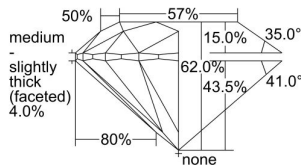

GIA®

FACSIMILE

GIA REPORT 2498308660

Verify this report at GIA.edu

GIA NATURAL DIAMOND DOSSIER®

May 17, 2024
GIA Report Number 2498308660
Shape and Cutting Style ..... Round Brilliant
Measurements ..... 5.70 - 5.73 x 3.54 mm

GRADING RESULTS

Carat Weight ..... 0.71 carat
Color Grade ..... K
Clarity Grade VVS1
Cut Grade ..... Excellent

ADDITIONAL GRADING INFORMATION

Polish ..... Excellent
Symmetry ..... Excellent
Fluorescence ..... Faint
Clarity Characteristics ..... Pinpoint
Inscription(s): GIA 2498308660

PROPORTIONS

Profile to actual proportions

GRADING SCALES

GIA COLOR SCALE

COLORESS	D
	E
	F
	G
	H
	I
	J
NEAR COLORESS	K
	L
FAIN	M
	N
	O
	P
VERY LIGHT	Q
	R
	S
	T
	U
	V
	W
	X
	Y
LIGHT	Z

GIA CLARITY SCALE

FLAWLESS	VERY VERY SLIGHTLY INCLUDED	VVS₁	
			VVS₂
INTERNALLY FLAWLESS	VERY SLIGHTLY INCLUDED	VS₁	
		VS₂	
SLIGHTLY INCLUDED	SLIGHTLY INCLUDED	SI₁	
		SI₂	
INCLUDED	INCLUDED	I₁	
		I₂	
		I₃	

GIA CUT SCALE

EXCELLENT	VERY GOOD	GOOD	FAIR	POOR