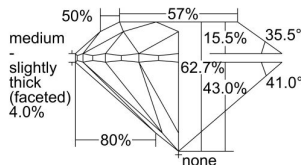

GIA®

FACSIMILE

GIA REPORT 2498337423

Verify this report at GIA.edu

GIA NATURAL DIAMOND DOSSIER®

May 13, 2024
GIA Report Number 2498337423
Shape and Cutting Style ..... Round Brilliant
Measurements ..... 6.12 - 6.16 x 3.85 mm

GRADING RESULTS

Carat Weight ..... 0.90 carat
Color Grade ..... F
Clarity Grade S11
Cut Grade ..... Excellent

ADDITIONAL GRADING INFORMATION

Polish ..... Excellent
Symmetry ..... Excellent
Fluorescence ..... None
Clarity Characteristics ..... Crystal
Inscription(s): GIA 2498337423

PROPORTIONS

Profile to actual proportions

GRADING SCALES

GIA COLOR SCALE

COLORED	D
	E
	F
	G
	H
	I
	J
NEAR COLORLESS	K
	L
	M
	N
	O
	P
	Q
	R
	S
	T
	U
	V
	W
	X
	Y
	Z

GIA CLARITY SCALE

FLAWLESS	VERY VERY SLIGHTLY INCLUDED	VVS₁	VVS₂	VS₁	VS₂	S1₁	S1₂	I₁	I₂	I₃	
											INTERNAL FLAWLESS

GIA CUT SCALE

EXCELLENT
VERY GOOD
GOOD
FAIR
POOR