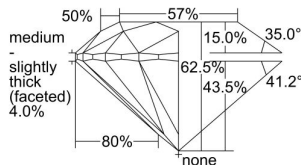

GIA®

FACSIMILE

GIA REPORT 2498357757

Verify this report at GIA.edu

GIA NATURAL DIAMOND DOSSIER®

May 14, 2024
GIA Report Number 2498357757
Shape and Cutting Style ..... Round Brilliant
Measurements ..... 5.07 - 5.10 x 3.18 mm

GRADING RESULTS

Carat Weight ..... 0.51 carat
Color Grade ..... G
Clarity Grade VS2
Cut Grade ..... Excellent

ADDITIONAL GRADING INFORMATION

Polish ..... Excellent
Symmetry ..... Excellent
Fluorescence ..... None
Clarity Characteristics ..... Crystal
Inscription(s): GIA 2498357757

PROPORTIONS

Profile to actual proportions

GRADING SCALES

GIA COLOR SCALE

COLORLESS	D
	E
	F
	G
	H
	I
	J
NEAR COLORLESS	K
	L
Faint	M
	N
	O
	P
Very Light	Q
	R
	S
	T
	U
	V
Light	W
	X
	Y
	Z

GIA CLARITY SCALE

FLAWLESS	VERY VERY SLIGHTLY INCLUDED	VS₁	VS₂	VS₁	VS₂	SI₁	SI₂	I₁	I₂	I₃		
											FLAWLESS	INTERNALLY FLAWLESS

GIA CUT SCALE

EXCELLENT
VERY GOOD
GOOD
FAIR
POOR