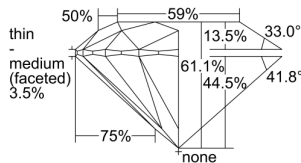

GIA®

FACSIMILE

GIA REPORT 2498367399

Verify this report at GIA.edu

GIA NATURAL DIAMOND DOSSIER®

May 15, 2024
GIA Report Number 2498367399
Shape and Cutting Style ..... Round Brilliant
Measurements ..... 4.60 - 4.62 x 2.82 mm

GRADING RESULTS

Carat Weight ..... 0.36 carat
Color Grade ..... G
Clarity Grade VS1
Cut Grade ..... Excellent

ADDITIONAL GRADING INFORMATION

Polish ..... Excellent
Symmetry ..... Excellent
Fluorescence ..... None
Clarity Characteristics ..... Needle, Cloud, Pinpoint
Inscription(s): GIA 2498367399

PROPORTIONS

Profile to actual proportions

GRADING SCALES

GIA COLOR SCALE	GIA CLARITY SCALE	GIA CUT SCALE	
D	FLAWLESS	EXCELLENT	
E	INTERNALLY FLAWLESS		
F		VVS₁	VERY GOOD
G	VVS₂		
H	VS₁	GOOD	
I	VS₂		
J	SI₁	FAIR	
K	SI₂		
L	I₁	POOR	
M			
N			
O	I₂		
P			
Q			
R	I₃		
S			
T			
U			
V			
W			
X			
Y			
Z