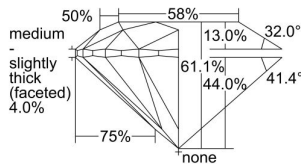

GIA®

FACSIMILE

GIA REPORT 2498370479

Verify this report at GIA.edu

GIA NATURAL DIAMOND DOSSIER®

May 23, 2024
GIA Report Number **2498370479**
Shape and Cutting Style ..... **Round Brilliant**
Measurements ..... **5.72 - 5.75 x 3.50 mm**

GRADING RESULTS

Carat Weight ..... **0.70 carat**
Color Grade ..... **D**
Clarity Grade **S11**
Cut Grade ..... **Excellent**

ADDITIONAL GRADING INFORMATION

Polish ..... **Excellent**
Symmetry ..... **Excellent**
Fluorescence ..... **Faint**
Clarity Characteristics ..... **Crystal, Cloud**
Inscription(s): **GIA 2498370479**

PROPORTIONS

Profile to actual proportions

GRADING SCALES

GIA COLOR SCALE	GIA CLARITY SCALE	GIA CUT SCALE	
D	FLAWLESS	EXCELLENT	
E	INTERNALLY FLAWLESS		
F		VVS₁	VERY GOOD
G	VVS₂		
H	VS₁	GOOD	
I	VS₂		
J	S1₁	FAIR	
K	S1₂		
L	I₁	POOR	
M	I₂		
N	I₃		
O			
P			
Q			
R			
S			
T			
U			
V			
W			
X			
Y			
Z