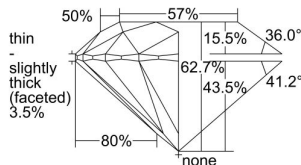

GIA®

FACSIMILE

GIA REPORT 2498370614

Verify this report at GIA.edu

GIA NATURAL DIAMOND DOSSIER®

May 15, 2024
GIA Report Number 2498370614
Shape and Cutting Style ..... Round Brilliant
Measurements ..... 4.27 - 4.29 x 2.69 mm

GRADING RESULTS

Carat Weight ..... 0.30 carat
Color Grade ..... E
Clarity Grade S11
Cut Grade ..... Excellent

ADDITIONAL GRADING INFORMATION

Polish ..... Excellent
Symmetry ..... Excellent
Fluorescence ..... Faint
Clarity Characteristics ..... Crystal
Inscription(s): GIA 2498370614

PROPORTIONS

Profile to actual proportions

GRADING SCALES

GIA COLOR SCALE	GIA CLARITY SCALE	GIA CUT SCALE
D	FLAWLESS	EXCELLENT
E	INTERNALLY FLAWLESS	
F	VVS₁	VERY GOOD
G		
H	VS₁	GOOD
I		
J	SI₁	FAIR
K		
L	I₁	POOR
M		
N	I₂	
O		
P	I₃	
Q		
R		
S		
T		
U		
V		
W		
X		
Y		
Z