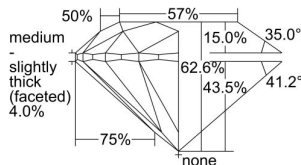

GIA®

FACSIMILE

GIA REPORT 2498380745

Verify this report at GIA.edu

GIA NATURAL DIAMOND DOSSIER®

May 17, 2024
GIA Report Number **2498380745**
Shape and Cutting Style ..... **Round Brilliant**
Measurements ..... **5.80 - 5.83 x 3.64 mm**

GRADING RESULTS

Carat Weight ..... **0.76 carat**
Color Grade ..... **G**
Clarity Grade **VVS2**
Cut Grade ..... **Excellent**

ADDITIONAL GRADING INFORMATION

Polish ..... **Excellent**
Symmetry ..... **Excellent**
Fluorescence ..... **Medium Blue**
Clarity Characteristics..... **Needle, Cloud, Pinpoint**
Inscription(s): **GIA 2498380745**

PROPORTIONS

Profile to actual proportions