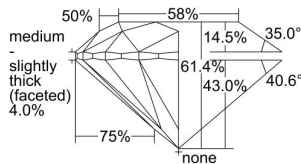

GIA®

FACSIMILE

GIA REPORT 2498401389

Verify this report at GIA.edu

GIA NATURAL DIAMOND DOSSIER®

May 17, 2024
GIA Report Number 2498401389
Shape and Cutting Style ..... Round Brilliant
Measurements ..... 5.07 - 5.10 x 3.12 mm

GRADING RESULTS

Carat Weight ..... 0.50 carat
Color Grade ..... F
Clarity Grade S11
Cut Grade ..... Excellent

ADDITIONAL GRADING INFORMATION

Polish ..... Excellent
Symmetry ..... Excellent
Fluorescence ..... None
Clarity Characteristics ..... Cloud
Inscription(s): GIA 2498401389

PROPORTIONS

Profile to actual proportions

GRADING SCALES

GIA COLOR SCALE	GIA CLARITY SCALE	GIA CUT SCALE	
D	FLAWLESS	EXCELLENT	
E	INTERNALLY FLAWLESS		
F		VVS₁	VERY GOOD
G	VVS₂		
H	VS₁	GOOD	
I	VS₂		
J	S1₁	FAIR	
K	S1₂		
L	I₁	POOR	
M	I₂		
N	I₃		
O			
P			
Q			
R			
S			
T			
U			
V			
W			
X			
Y			
Z