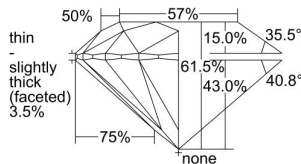

GIA®

FACSIMILE

GIA REPORT 2498414915

Verify this report at GIA.edu

GIA NATURAL DIAMOND DOSSIER®

May 20, 2024
GIA Report Number 2498414915
Shape and Cutting Style ..... Round Brilliant
Measurements ..... 4.71 - 4.75 x 2.91 mm

GRADING RESULTS

Carat Weight ..... 0.40 carat
Color Grade ..... E
Clarity Grade S11
Cut Grade ..... Excellent

ADDITIONAL GRADING INFORMATION

Polish ..... Excellent
Symmetry ..... Excellent
Fluorescence ..... None
Clarity Characteristics ..... Cloud, Feather
Inscription(s): GIA 2498414915

PROPORTIONS

Profile to actual proportions