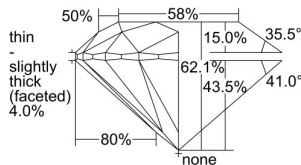

GIA®

FACSIMILE

GIA REPORT 2498421099

Verify this report at GIA.edu

GIA NATURAL DIAMOND DOSSIER®

May 21, 2024
GIA Report Number 2498421099
Shape and Cutting Style ..... Round Brilliant
Measurements ..... 4.81 - 4.85 x 3.00 mm

GRADING RESULTS

Carat Weight ..... 0.43 carat
Color Grade ..... H
Clarity Grade S11
Cut Grade ..... Excellent

ADDITIONAL GRADING INFORMATION

Polish ..... Excellent
Symmetry ..... Excellent
Fluorescence ..... None
Clarity Characteristics ..... Cloud
Inscription(s): GIA 2498421099

PROPORTIONS

Profile to actual proportions