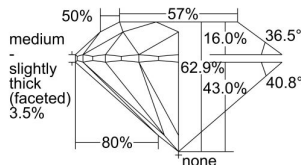

GIA®

FACSIMILE

GIA REPORT 2498427476

Verify this report at GIA.edu

GIA NATURAL DIAMOND DOSSIER®

May 22, 2024
GIA Report Number **2498427476**
Shape and Cutting Style ..... **Round Brilliant**
Measurements ..... **5.69 - 5.74 x 3.59 mm**

GRADING RESULTS

Carat Weight ..... **0.73 carat**
Color Grade ..... **H**
Clarity Grade **VS2**
Cut Grade ..... **Excellent**

ADDITIONAL GRADING INFORMATION

Polish ..... **Excellent**
Symmetry ..... **Excellent**
Fluorescence ..... **None**
Clarity Characteristics..... **Cloud**
Inscription(s): **GIA 2498427476**

PROPORTIONS

Profile to actual proportions

GRADING SCALES

GIA COLOR SCALE	GIA CLARITY SCALE	GIA CUT SCALE	
D	FLAWLESS	EXCELLENT	
E	INTERNALLY FLAWLESS		
F		VVS₁	VERY GOOD
G	VVS₂		
H	VS₁	GOOD	
I	VS₂		
J	SI₁	FAIR	
K	SI₂		
L	I₁	POOR	
M	I₂		
N	I₃		
O			
P			
Q			
R			
S			
T			
U			
V			
W			
X			
Y			
Z