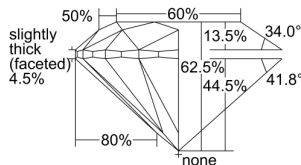

GIA®

FACSIMILE

GIA REPORT 2498447291

Verify this report at gia.edu

GIA NATURAL DIAMOND DOSSIER®

June 06, 2024
GIA Report Number 2498447291
Shape and Cutting Style ..... Round Brilliant
Measurements ..... 5.35 - 5.40 x 3.36 mm

GRADING RESULTS

Carat Weight ..... 0.60 carat
Color Grade ..... F
Clarity Grade VVS1
Cut Grade ..... Excellent

ADDITIONAL GRADING INFORMATION

Polish ..... Excellent
Symmetry ..... Excellent
Fluorescence ..... Faint
Clarity Characteristics ..... Cloud
Inscription(s): GIA 2498447291

PROPORTIONS

Profile to actual proportions