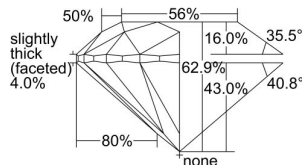

GIA®

FACSIMILE

GIA REPORT 2498453036

Verify this report at GIA.edu

GIA NATURAL DIAMOND DOSSIER®

May 24, 2024
GIA Report Number 2498453036
Shape and Cutting Style ..... Round Brilliant
Measurements ..... 5.77 - 5.80 x 3.64 mm

GRADING RESULTS

Carat Weight ..... 0.76 carat
Color Grade I
Clarity Grade VS1
Cut Grade ..... Excellent

ADDITIONAL GRADING INFORMATION

Polish ..... Excellent
Symmetry ..... Excellent
Fluorescence ..... None
Clarity Characteristics..... Crystal, Cloud, Needle, Pinpoint
Inscription(s): GIA 2498453036

PROPORTIONS

Profile to actual proportions

GRADING SCALES

GIA COLOR SCALE

COLORED	D
	E
	F
	G
	H
	I
	J
NEAR COLORLESS	K
	L
Faint	M
	N
	O
	P
	Q
	R
	S
	T
	U
	V
	W
	X
	Y
Light	Z

GIA CLARITY SCALE

FLAWLESS	INTERNAL FLAWLESS	
		EXCELLENT
VERY VERY SLIGHTLY INCLUDED	VVS₁	
	VVS₂	
VERY SLIGHTLY INCLUDED	VS₁	
	VS₂	
SLIGHTLY INCLUDED	SI₁	
	SI₂	
INCLUDED	I₁	
	I₂	
	I₃	

GIA CUT SCALE

EXCELLENT
VERY GOOD
GOOD
FAIR
POOR