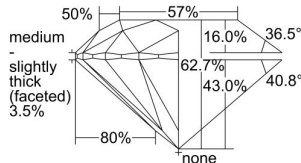

GIA®

FACSIMILE

GIA REPORT 2498466361

Verify this report at GIA.edu

GIA NATURAL DIAMOND DOSSIER®

May 31, 2024
GIA Report Number 2498466361
Shape and Cutting Style ..... Round Brilliant
Measurements ..... 5.24 - 5.28 x 3.30 mm

GRADING RESULTS

Carat Weight ..... 0.57 carat
Color Grade ..... D
Clarity Grade VVS1
Cut Grade ..... Excellent

ADDITIONAL GRADING INFORMATION

Polish ..... Excellent
Symmetry ..... Excellent
Fluorescence ..... None
Clarity Characteristics ..... Pinpoint
Inscription(s): GIA 2498466361

PROPORTIONS

Profile to actual proportions