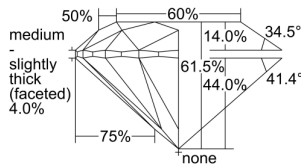

GIA®

FACSIMILE

GIA REPORT 2498473372

Verify this report at GIA.edu

GIA NATURAL DIAMOND DOSSIER®

May 27, 2024
GIA Report Number 2498473372
Shape and Cutting Style ..... Round Brilliant
Measurements ..... 4.67 - 4.69 x 2.87 mm

GRADING RESULTS

Carat Weight ..... 0.38 carat
Color Grade ..... G
Clarity Grade VS1
Cut Grade ..... Excellent

ADDITIONAL GRADING INFORMATION

Polish ..... Excellent
Symmetry ..... Excellent
Fluorescence ..... None
Clarity Characteristics ..... Needle
Inscription(s): GIA 2498473372

PROPORTIONS

Profile to actual proportions

GRADING SCALES

GIA COLOR SCALE	GIA CLARITY SCALE	GIA CUT SCALE	
D	FLAWLESS	EXCELLENT	
E	INTERNALLY FLAWLESS		
F		VVS₁	VERY GOOD
G	VVS₂		
H	VS₁	GOOD	
I	VS₂		
J	SI₁	FAIR	
K	SI₂		
L	I₁	POOR	
M	I₂		
N	I₃		
O			
P			
Q			
R			
S			
T			
U			
V			
W			
X			
Y			
Z