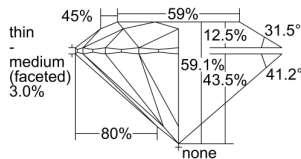

GIA®

FACSIMILE

GIA REPORT 2498526141

Verify this report at GIA.edu

GIA NATURAL DIAMOND DOSSIER®

May 30, 2024
GIA Report Number 2498526141
Shape and Cutting Style ..... Round Brilliant
Measurements ..... 5.29 - 5.32 x 3.14 mm

GRADING RESULTS

Carat Weight ..... 0.53 carat
Color Grade ..... F
Clarity Grade VVS1
Cut Grade ..... Excellent

ADDITIONAL GRADING INFORMATION

Polish ..... Excellent
Symmetry ..... Excellent
Fluorescence ..... None
Clarity Characteristics ..... Pinpoint, Surface Graining
Inspection(s): GIA 2498526141

PROPORTIONS

Profile to actual proportions

GRADING SCALES

GIA COLOR SCALE	GIA CLARITY SCALE	GIA CUT SCALE	
D	FLAWLESS	EXCELLENT	
E	INTERNALLY FLAWLESS		
F		VVS₁	VERY GOOD
G	VVS₂		
H	VS₁	GOOD	
I	VS₂		
J	SI₁	FAIR	
K	SI₂		
L	I₁	POOR	
M			
N			
O	I₂		
P			
Q	I₃		
R			
S			
T			
U			
V			
W			
X			
Y			
Z