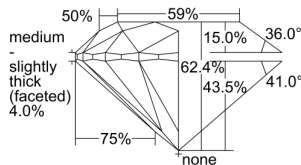

GIA®

FACSIMILE

GIA REPORT 2498543924

Verify this report at GIA.edu

GIA NATURAL DIAMOND DOSSIER®

June 03, 2024
GIA Report Number 2498543924
Shape and Cutting Style ..... Round Brilliant
Measurements ..... 5.78 - 5.82 x 3.62 mm

GRADING RESULTS

Carat Weight ..... 0.76 carat
Color Grade I
Clarity Grade VS1
Cut Grade ..... Excellent

ADDITIONAL GRADING INFORMATION

Polish ..... Excellent
Symmetry ..... Excellent
Fluorescence ..... None
Clarity Characteristics..Cloud, Crystal, Pinpoint, Indented Natural
Inscription(s): GIA 2498543924

PROPORTIONS

Profile to actual proportions