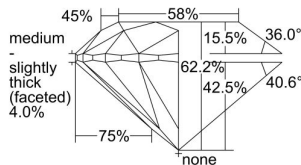

GIA®

FACSIMILE

GIA REPORT 2498594446

Verify this report at GIA.edu

GIA NATURAL DIAMOND DOSSIER®

June 07, 2024
GIA Report Number 2498594446
Shape and Cutting Style ..... Round Brilliant
Measurements ..... 5.07 - 5.09 x 3.16 mm

GRADING RESULTS

Carat Weight ..... 0.51 carat
Color Grade ..... J
Clarity Grade VS2
Cut Grade ..... Excellent

ADDITIONAL GRADING INFORMATION

Polish ..... Excellent
Symmetry ..... Excellent
Fluorescence ..... None
Clarity Characteristics ..... Crystal
Inscription(s): GIA 2498594446

PROPORTIONS

Profile to actual proportions

GRADING SCALES

GIA COLOR SCALE	GIA CLARITY SCALE	GIA CUT SCALE	
D	FLAWLESS	EXCELLENT	
E	INTERNALLY FLAWLESS		
F		VVS₁	VERY GOOD
G	VVS₂		
H	VS₁	GOOD	
I	VS₂		
J	SI₁	FAIR	
K	SI₂		
L	I₁	POOR	
M	I₂		
N	I₃		
O			
P			
Q			
R			
S			
T			
U			
V			
W			
X			
Y			
Z