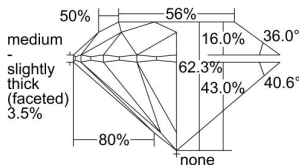

GIA®

FACSIMILE

GIA REPORT 2498643719

Verify this report at GIA.edu

GIA NATURAL DIAMOND DOSSIER®

June 13, 2024
GIA Report Number **2498643719**
Shape and Cutting Style ..... **Round Brilliant**
Measurements ..... **4.70 - 4.72 x 2.93 mm**

GRADING RESULTS

Carat Weight ..... **0.40 carat**
Color Grade ..... **I**
Clarity Grade **VVS1**
Cut Grade ..... **Excellent**

ADDITIONAL GRADING INFORMATION

Polish ..... **Excellent**
Symmetry ..... **Excellent**
Fluorescence ..... **Strong Blue**
Clarity Characteristics ..... **Pinpoint, Cavity**
Inscription(s): **GIA 2498643719**

PROPORTIONS

Profile to actual proportions

GRADING SCALES

GIA COLOR SCALE	GIA CLARITY SCALE	GIA CUT SCALE	
D	FLAWLESS	EXCELLENT	
E	INTERNALLY FLAWLESS		
F		VVS₁	VERY GOOD
G	VVS₂		
H	VS₁	GOOD	
I	VS₂		
J	SI₁	FAIR	
K	SI₂		
L	I₁	POOR	
M	I₂		
N	I₃		
O			
P			
Q			
R			
S			
T			
U			
V			
W			
X			
Y			
Z