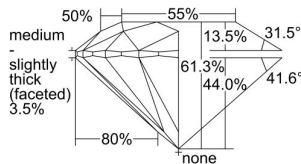

GIA®

FACSIMILE

GIA REPORT 2498664174

Verify this report at GIA.edu

GIA NATURAL DIAMOND DOSSIER®

June 14, 2024
GIA Report Number 2498664174
Shape and Cutting Style ..... Round Brilliant
Measurements ..... 4.34 - 4.36 x 2.67 mm

GRADING RESULTS

Carat Weight ..... 0.30 carat
Color Grade ..... K
Clarity Grade VS2
Cut Grade ..... Excellent

ADDITIONAL GRADING INFORMATION

Polish ..... Excellent
Symmetry ..... Excellent
Fluorescence ..... None
Clarity Characteristics ..... Cloud, Crystal, Feather
Inscription(s): GIA 2498664174

PROPORTIONS

Profile to actual proportions

GRADING SCALES

GIA COLOR SCALE	GIA CLARITY SCALE	GIA CUT SCALE	
D	FLAWLESS	EXCELLENT	
E	INTERNALLY FLAWLESS		
F		VVS₁	VERY GOOD
G	VVS₂		
H	VS₁	GOOD	
I	VS₂		
J	SI₁	FAIR	
K	SI₂		
L	I₁	POOR	
M			
N			
O	I₂		
P			
Q			
R	I₃		
S			
T			
U			
V			
W			
X			
Y			
Z