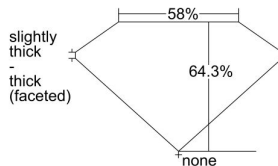

GIA®

FACSIMILE

GIA REPORT 2498675518

Verify this report at GIA.edu

GIA NATURAL DIAMOND DOSSIER®

June 24, 2024
GIA Report Number 2498675518
Shape and Cutting Style ..... Oval Brilliant
Measurements ..... 7.24 x 5.22 x 3.36 mm

GRADING RESULTS

Carat Weight ..... 0.80 carat
Color Grade ..... D
Clarity Grade VS1

ADDITIONAL GRADING INFORMATION

Polish ..... Excellent
Symmetry ..... Very Good
Fluorescence ..... Medium Blue
Clarity Characteristics ..... Crystal, Pinpoint
Inscription(s): GIA 2498675518

PROPORTIONS

Profile not to actual proportions

GRADING SCALES

GIA COLOR SCALE		GIA CLARITY SCALE		
NEAR COLORLESS	D	VERY VERY SLIGHTLY INCLUDED	FLAWLESS	
	E		INTERNALLY FLAWLESS	
	F	VERY SLIGHTLY INCLUDED	VS₁	
	G		VS₂	
	H		VS₁	
	FAINT	I	SLIGHTLY INCLUDED	SI₁
		J		SI₂
		K	INCLUDED	I₁
		L		I₂
		M		I₃
LIGHT	N			
	O			
	P			
	Q			
	R			
	S			
	T			
U				
V				
W				
X				
Y				
Z