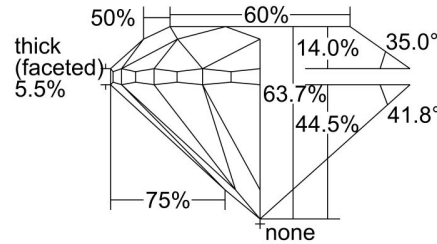

### GIA NATURAL DIAMOND GRADING REPORT

June 21, 2024  
 GIA Report Number ..... 2498715867  
 Shape and Cutting Style ..... Round Brilliant  
 Measurements ..... 6.26 - 6.30 x 4.00 mm

### GRADING RESULTS

Carat Weight ..... 1.00 carat  
 Color Grade ..... F  
 Clarity Grade ..... SI1  
 Cut Grade ..... Very Good

### PROPORTIONS

Profile to actual proportions