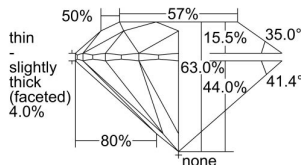

GIA®

FACSIMILE

GIA REPORT 2498737514

Verify this report at GIA.edu

GIA NATURAL DIAMOND DOSSIER®

June 24, 2024
GIA Report Number 2498737514
Shape and Cutting Style ..... Round Brilliant
Measurements ..... 5.35 - 5.38 x 3.38 mm

GRADING RESULTS

Carat Weight ..... 0.60 carat
Color Grade ..... F
Clarity Grade VVS2
Cut Grade ..... Excellent

ADDITIONAL GRADING INFORMATION

Polish ..... Excellent
Symmetry ..... Excellent
Fluorescence ..... Faint
Clarity Characteristics ..... Pinpoint, Needle, Cloud
Inscription(s): GIA 2498737514

PROPORTIONS

Profile to actual proportions