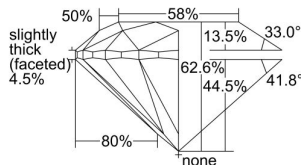

GIA®

FACSIMILE

GIA REPORT 2498739539

Verify this report at GIA.edu

GIA NATURAL DIAMOND DOSSIER®

June 25, 2024
GIA Report Number 2498739539
Shape and Cutting Style ..... Round Brilliant
Measurements ..... 4.32 - 4.33 x 2.71 mm

GRADING RESULTS

Carat Weight ..... 0.31 carat
Color Grade I
Clarity Grade S11
Cut Grade ..... Excellent

ADDITIONAL GRADING INFORMATION

Polish ..... Excellent
Symmetry ..... Excellent
Fluorescence ..... Very Strong Blue
Clarity Characteristics ..... Crystal
Inscription(s): GIA 2498739539

PROPORTIONS

Profile to actual proportions

GRADING SCALES

GIA COLOR SCALE	GIA CLARITY SCALE	GIA CUT SCALE	
D	FLAWLESS	EXCELLENT	
E	INTERNALLY FLAWLESS		
F		VVS₁	VERY GOOD
G	VVS₂		
H	VS₁	GOOD	
I	VS₂		
J	S1₁	FAIR	
K	S1₂		
L	I₁	POOR	
M	I₂		
N	I₃		
O			
P			
Q			
R			
S			
T			
U			
V			
W			
X			
Y			
Z