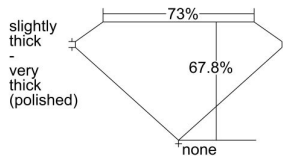

GIA®

FACSIMILE

GIA REPORT 2498753226

Verify this report at GIA.edu

GIA NATURAL DIAMOND DOSSIER®

June 26, 2024
GIA Report Number **2498753226**
Shape and Cutting Style ..... **Square Modified Brilliant**
Measurements ..... **5.34 x 5.30 x 3.60 mm**

GRADING RESULTS

Carat Weight ..... **0.90 carat**
Color Grade ..... **I**
Clarity Grade **VS1**

ADDITIONAL GRADING INFORMATION

Polish ..... **Excellent**
Symmetry ..... **Excellent**
Fluorescence ..... **Faint**
Clarity Characteristics ..... **Feather, Pinpoint**
Inscription(s): **GIA 2498753226**

PROPORTIONS

Profile not to actual proportions

GRADING SCALES

GIA COLOR SCALE		GIA CLARITY SCALE			
COLORLESS	D	VERY VERY SLIGHTLY INCLUDED	FLAWLESS		
	E		INTERNALLY FLAWLESS		
	F		VVS₁		
	G		VVS₂		
	NEAR COLORLESS	H	VERY SLIGHTLY INCLUDED	VS₁	
		I		VS₂	
		FAINT	J	SLIGHTLY INCLUDED	S₁
			K		S₂
	L		I₁		
	VERY LIGHT		M	INCLUDED	I₂
N			I₃		
O					
P					
LIGHT	Q				
	R				
	S				
	T				
	U				
	V				
W					
X					
Y					
Z