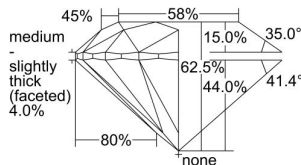

GIA®

FACSIMILE

GIA REPORT 2498758583

Verify this report at GIA.edu

GIA NATURAL DIAMOND DOSSIER®

June 26, 2024
GIA Report Number **2498758583**
Shape and Cutting Style ..... **Round Brilliant**
Measurements ..... **4.39 - 4.41 x 2.75 mm**

GRADING RESULTS

Carat Weight ..... **0.32 carat**
Color Grade ..... **F**
Clarity Grade **VS1**
Cut Grade ..... **Excellent**

ADDITIONAL GRADING INFORMATION

Polish ..... **Excellent**
Symmetry ..... **Excellent**
Fluorescence ..... **None**
Clarity Characteristics ..... **Cloud**
Inscription(s): **GIA 2498758583**

PROPORTIONS

Profile to actual proportions

GRADING SCALES

GIA COLOR SCALE	GIA CLARITY SCALE	GIA CUT SCALE	
D	FLAWLESS	EXCELLENT	
E	INTERNALLY FLAWLESS		
F		VVS₁	VERY GOOD
G	VVS₂		
H	VS₁	GOOD	
I	VS₂		
J	SI₁	FAIR	
K	SI₂		
L	I₁	POOR	
M	I₂		
N	I₃		
O			
P			
Q			
R			
S			
T			
U			
V			
W			
X			
Y			
Z