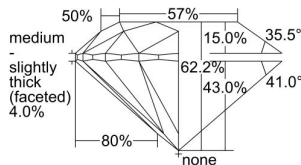

GIA®

FACSIMILE

GIA REPORT 2498758714

Verify this report at GIA.edu

GIA NATURAL DIAMOND DOSSIER®

June 26, 2024
GIA Report Number 2498758714
Shape and Cutting Style ..... Round Brilliant
Measurements ..... 4.32 - 4.34 x 2.70 mm

GRADING RESULTS

Carat Weight ..... 0.31 carat
Color Grade ..... D
Clarity Grade VS2
Cut Grade ..... Excellent

ADDITIONAL GRADING INFORMATION

Polish ..... Excellent
Symmetry ..... Excellent
Fluorescence ..... Faint
Clarity Characteristics ..... Cloud, Crystal
Inscription(s): GIA 2498758714

PROPORTIONS

Profile to actual proportions