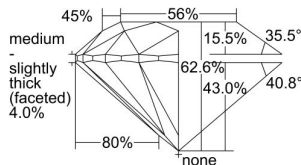

GIA®

FACSIMILE

GIA REPORT 2498758727

Verify this report at GIA.edu

GIA NATURAL DIAMOND DOSSIER®

June 26, 2024
GIA Report Number **2498758727**
Shape and Cutting Style ..... **Round Brilliant**
Measurements ..... **4.64 - 4.66 x 2.91 mm**

GRADING RESULTS

Carat Weight ..... **0.39 carat**
Color Grade ..... **G**
Clarity Grade **VS2**
Cut Grade ..... **Excellent**

ADDITIONAL GRADING INFORMATION

Polish ..... **Excellent**
Symmetry ..... **Excellent**
Fluorescence ..... **None**
Clarity Characteristics ..... **Cloud, Crystal**
Inscription(s): **GIA 2498758727**

PROPORTIONS

Profile to actual proportions

GRADING SCALES

GIA COLOR SCALE	GIA CLARITY SCALE	GIA CUT SCALE	
D	FLAWLESS	EXCELLENT	
E	INTERNALLY FLAWLESS		
F		VVS₁	VERY GOOD
G	VVS₂		
H	VS₁	GOOD	
I	VS₂		
J	SI₁	FAIR	
K	SI₂		
L	I₁	POOR	
M	I₂		
N	I₃		
O			
P			
Q			
R			
S			
T			
U			
V			
W			
X			
Y			
Z