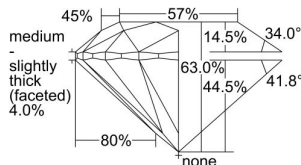

GIA®

FACSIMILE

GIA REPORT 2498760461

Verify this report at GIA.edu

GIA NATURAL DIAMOND DOSSIER®

June 27, 2024
GIA Report Number 2498760461
Shape and Cutting Style ..... Round Brilliant
Measurements ..... 5.59 - 5.61 x 3.53 mm

GRADING RESULTS

Carat Weight ..... 0.68 carat
Color Grade ..... F
Clarity Grade VS2
Cut Grade ..... Excellent

ADDITIONAL GRADING INFORMATION

Polish ..... Excellent
Symmetry ..... Excellent
Fluorescence ..... None
Clarity Characteristics ..... Cloud
Inscription(s): GIA 2498760461

PROPORTIONS

Profile to actual proportions