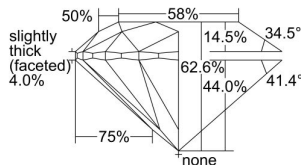

GIA®

FACSIMILE

GIA REPORT 2498760611

Verify this report at GIA.edu

GIA NATURAL DIAMOND DOSSIER®

June 27, 2024
GIA Report Number 2498760611
Shape and Cutting Style ..... Round Brilliant
Measurements ..... 5.65 - 5.69 x 3.55 mm

GRADING RESULTS

Carat Weight ..... 0.70 carat
Color Grade L
Clarity Grade S11
Cut Grade ..... Excellent

ADDITIONAL GRADING INFORMATION

Polish ..... Excellent
Symmetry ..... Very Good
Fluorescence ..... None
Clarity Characteristics ..... Crystal, Cloud, Feather
Inscription(s): GIA 2498760611

PROPORTIONS

Profile to actual proportions