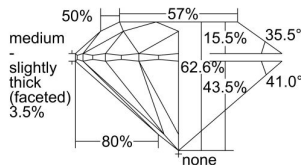

GIA®

FACSIMILE

GIA REPORT 2498768316

Verify this report at GIA.edu

GIA NATURAL DIAMOND DOSSIER®

June 27, 2024
GIA Report Number **2498768316**
Shape and Cutting Style ..... **Round Brilliant**
Measurements ..... **5.06 - 5.09 x 3.18 mm**

GRADING RESULTS

Carat Weight ..... **0.50 carat**
Color Grade ..... **E**
Clarity Grade **VVS2**
Cut Grade ..... **Excellent**

ADDITIONAL GRADING INFORMATION

Polish ..... **Very Good**
Symmetry ..... **Excellent**
Fluorescence ..... **None**
Clarity Characteristics..... **Pinpoint, Surface Graining**
Inscription(s): **GIA 2498768316**

PROPORTIONS

Profile to actual proportions

GRADING SCALES

GIA COLOR SCALE	GIA CLARITY SCALE	GIA CUT SCALE	
D	FLAWLESS	EXCELLENT	
E	INTERNALLY FLAWLESS		
F		VVS₁	VERY GOOD
G	VVS₂		
H	VS₁	GOOD	
I	VS₂		
J	SI₁	FAIR	
K	SI₂		
L	I₁	POOR	
M	I₂		
N	I₃		
O			
P			
Q			
R			
S			
T			
U			
V			
W			
X			
Y			
Z