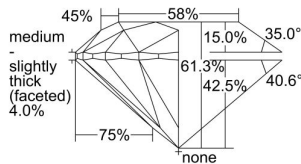

GIA®

FACSIMILE

GIA REPORT 2498769181

Verify this report at GIA.edu

GIA NATURAL DIAMOND DOSSIER®

June 27, 2024
GIA Report Number 2498769181
Shape and Cutting Style ..... Round Brilliant
Measurements ..... 4.70 - 4.73 x 2.89 mm

GRADING RESULTS

Carat Weight ..... 0.40 carat
Color Grade ..... D
Clarity Grade S11
Cut Grade ..... Excellent

ADDITIONAL GRADING INFORMATION

Polish ..... Excellent
Symmetry ..... Excellent
Fluorescence ..... None
Clarity Characteristics ..... Crystal, Cloud, Feather
Inscription(s): GIA 2498769181

PROPORTIONS

Profile to actual proportions

GRADING SCALES

GIA COLOR SCALE	GIA CLARITY SCALE	GIA CUT SCALE	
D	FLAWLESS	EXCELLENT	
E	INTERNALLY FLAWLESS		
F		VVS₁	VERY GOOD
G	VVS₂		
H	VS₁	GOOD	
I	VS₂		
J	S1₁	FAIR	
K	S1₂		
L	I₁	POOR	
M	I₂		
N	I₃		
O			
P			
Q			
R			
S			
T			
U			
V			
W			
X			
Y			
Z