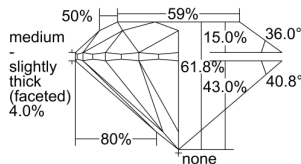

GIA®

FACSIMILE

GIA REPORT 2498769403

Verify this report at GIA.edu

GIA NATURAL DIAMOND DOSSIER®

June 28, 2024
GIA Report Number **2498769403**
Shape and Cutting Style ..... **Round Brilliant**
Measurements ..... **4.39 - 4.41 x 2.72 mm**

GRADING RESULTS

Carat Weight ..... **0.33 carat**
Color Grade ..... **H**
Clarity Grade **VS2**
Cut Grade ..... **Excellent**

ADDITIONAL GRADING INFORMATION

Polish ..... **Excellent**
Symmetry ..... **Excellent**
Fluorescence ..... **None**
Clarity Characteristics ..... **Cloud**
Inscription(s): **GIA 2498769403**

PROPORTIONS

Profile to actual proportions

GRADING SCALES

GIA COLOR SCALE	GIA CLARITY SCALE	GIA CUT SCALE	
D	FLAWLESS	EXCELLENT	
E	INTERNALLY FLAWLESS		
F		VVS₁	VERY GOOD
G	VVS₂		
H	VS₁	GOOD	
I	VS₂		
J	SI₁	FAIR	
K	SI₂		
L	I₁	POOR	
M			
N			
O	I₂		
P			
Q			
R	I₃		
S			
T			
U			
V			
W			
X			
Y			
Z