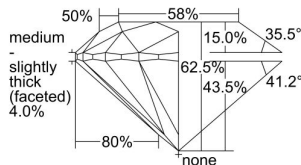

GIA®

FACSIMILE

GIA REPORT 2498770954

Verify this report at GIA.edu

GIA NATURAL DIAMOND DOSSIER®

June 28, 2024
GIA Report Number **2498770954**
Shape and Cutting Style ..... **Round Brilliant**
Measurements ..... **5.37 - 5.40 x 3.37 mm**

GRADING RESULTS

Carat Weight ..... **0.60 carat**
Color Grade ..... **G**
Clarity Grade **VS2**
Cut Grade ..... **Excellent**

ADDITIONAL GRADING INFORMATION

Polish ..... **Excellent**
Symmetry ..... **Excellent**
Fluorescence ..... **None**
Clarity Characteristics..... **Cloud, Crystal, Feather**
Inscription(s): **GIA 2498770954**

PROPORTIONS

Profile to actual proportions

GRADING SCALES

GIA COLOR SCALE	GIA CLARITY SCALE	GIA CUT SCALE	
D	FLAWLESS	EXCELLENT	
E	INTERNALLY FLAWLESS		
F		VVS₁	VERY GOOD
G	VVS₂		
H	VS₁	GOOD	
I	VS₂		
J	SI₁	FAIR	
K	SI₂		
L	I₁	POOR	
M	I₂		
N	I₃		
O			
P			
Q			
R			
S			
T			
U			
V			
W			
X			
Y			
Z