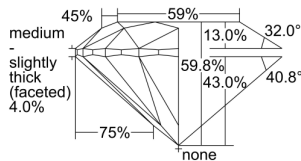

GIA®

FACSIMILE

GIA REPORT 2498779353

Verify this report at GIA.edu

GIA NATURAL DIAMOND DOSSIER®

July 01, 2024
GIA Report Number 2498779353
Shape and Cutting Style ..... Round Brilliant
Measurements ..... 6.24 - 6.28 x 3.74 mm

GRADING RESULTS

Carat Weight ..... 0.90 carat
Color Grade ..... H
Clarity Grade S11
Cut Grade ..... Excellent

ADDITIONAL GRADING INFORMATION

Polish ..... Excellent
Symmetry ..... Excellent
Fluorescence ..... None
Clarity Characteristics ..... Feather, Cloud, Crystal
Inscription(s): GIA 2498779353

PROPORTIONS

Profile to actual proportions

GRADING SCALES

GIA COLOR SCALE	GIA CLARITY SCALE	GIA CUT SCALE	
D	FLAWLESS	EXCELLENT	
E	INTERNALLY FLAWLESS		
F		VVS₁	VERY GOOD
G	VVS₂		
H	VS₁	GOOD	
I	VS₂		
J	S1₁	FAIR	
K	S1₂		
L	I₁	POOR	
M	I₂		
N	I₃		
O			
P			
Q			
R			
S			
T			
U			
V			
W			
X			
Y			
Z